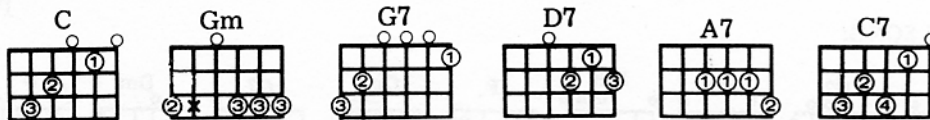

# I Wanna Be Your Man

JOHN LENNON and  
PAUL McCARTNEY

CHORDS USED IN THIS SONG:

Moderato

Staff 1: C Gm C Gm C Gm C Gm  
Staff 2: C Gm C Gm C Gm C G7 C Gm C Gm  
Staff 3: C Gm C Gm C Gm C Gm C Gm  
Staff 4: CHORUS C G7 C D7 G7  
Staff 5: C A7 D7 G7 C7 1.2. 3. C

C / Gm / C / Gm / C / Gm / C / Gm / C / Gm / C / Gm /  
I wanna be your lover, babe, I wanna be your man. I wanna be your lover, babe,  
C / G7 / C / Gm / C / Gm / C / Gm / C / Gm / C / Gm /  
I wanna be your man. Love you like no other, babe, like no other can.  
C / Gm / C / Gm / C / G7 / C /// C / / / D7 ///  
Love you like no other, babe, Like no other can. I wanna be your man,  
G7 / / / C /// A7 / / / D7 /// G7 / / /  
I wanna be your man, I wanna be your man, I wanna be your man.  
C7 /// /// C / Gm / C / Gm / C / Gm / C / Gm /  
Tell me that you love me, babe, Tell me you understand.  
C / Gm / C / Gm / C / G7 / C / Gm / C / Gm / C / Gm /  
Tell me that you love me, babe, I wanna be your man. I wanna be your lover, babe,  
C / Gm / C / Gm / C / Gm / C / Gm / C / G7 / C ///  
I wanna be your man. I wanna be your lover, babe, I wanna be your man.  
C / / / D7 /// G7 / / / C /// A7 / / /  
I wanna be your man, I wanna be your man, I wanna be your man.  
D7 /// G7 / / / C7 /// /// C / Gm / C / Gm /  
I wanna be your man. I wanna be your lover, babe,  
C / Gm / C / Gm / C / Gm / C / Gm / C / G7 / C / Gm /  
I wanna be your man. I wanna be your lover, babe, I wanna be your man.  
C / Gm / C / Gm / C / Gm / C / Gm / C / Gm / C / Gm /  
Love you like no other, babe, like no other can. Love you like no other, babe,  
C / G7 / C /// C / / / D7 /// G7 / / / C ///  
Like no other can. I wanna be your man, I wanna be your man,  
A7 / / / D7 /// G7 / / / C7 /// C ///  
I wanna be your man, I wanna be your man.